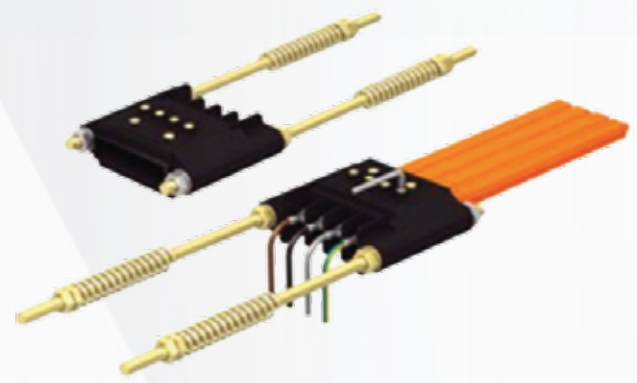

Tro-Reel Conductor 2